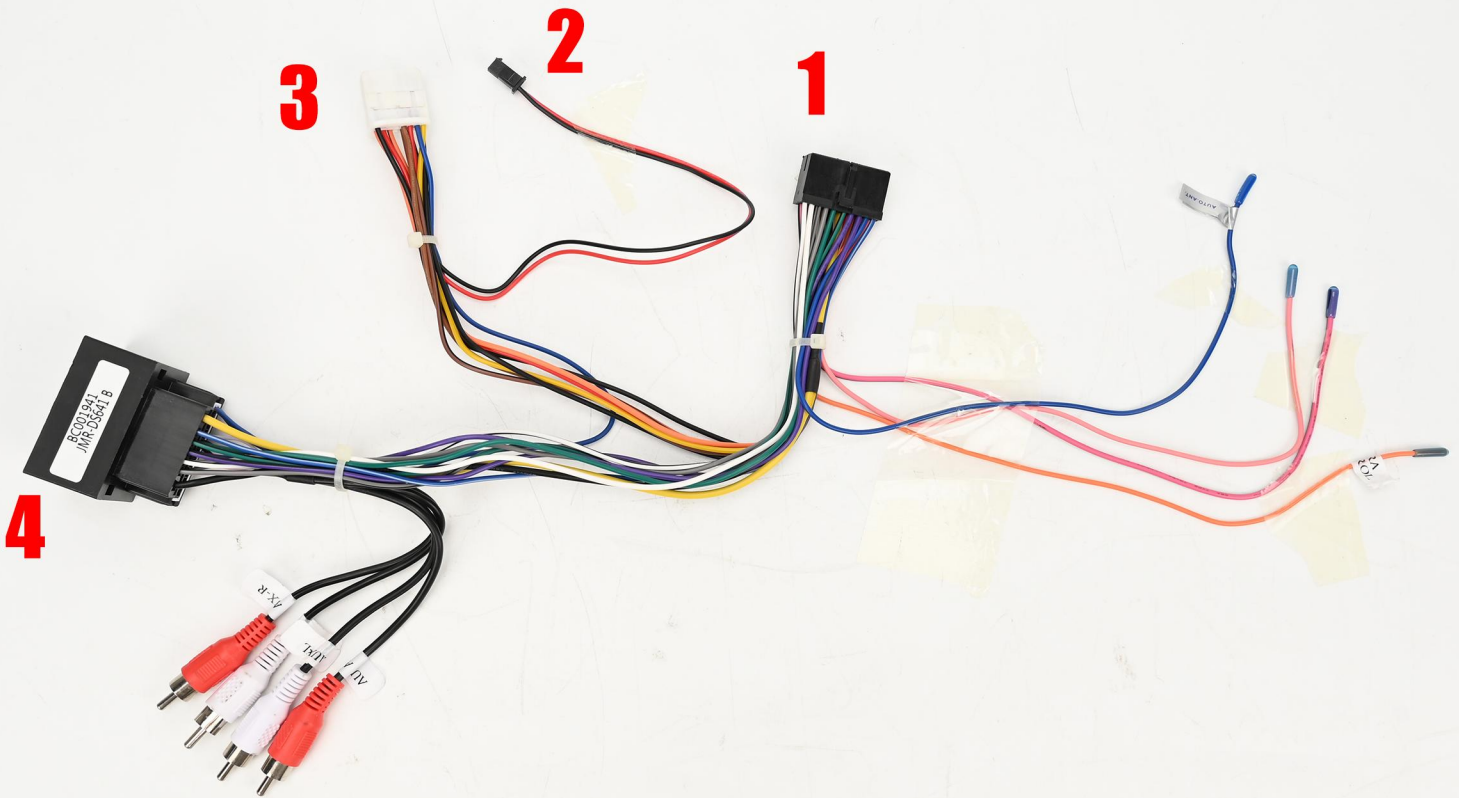

15.sim card

16.usb cable

17.AUX cable with reverse camera plug (CCD-V lable)

main harness 1

1.power plug to head unit

2.connect to AUV cable CCD-V plug

3.connect to oem camera

4.power female plug to the car

5.can plug to head unit

6.connect to speaker

main harness 2

1.power plug to head unit

2.connect to speaker

3.can plug to head unit

4.power female plug to the car