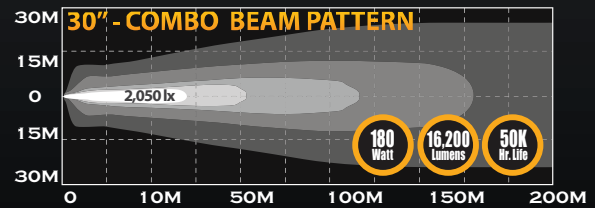

## C-SERIES LIGHT BARS

up to **300 Watt**

### FEATURES

- Available in 6, 10, 20, 30, 40 and 50-Inch Models
- CREE 3-Watt XBD LEDs
- Combo Beam: 12° Spot & 30° Spread
- 6000K Color Temperature
- 50,000 Hour LED Life
- IP67 Rated Extruded Aluminum Housings with Die-Cast Mounting Brackets
- End Caps with GORE® Vent Membranes for Extreme Resistance to Moisture and Dust
- On-Board Thermal Management
- Operates on 9 to 32 Volts
- Includes Wiring Harness with Waterproof Connectors