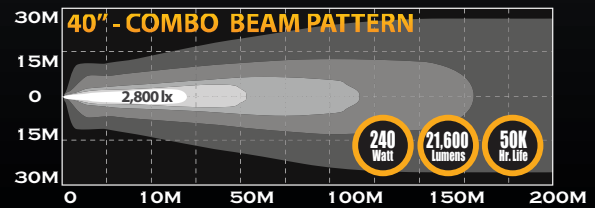

## C-SERIES LIGHT BARS

up to **300 Watt**

### FEATURES

- Available in 6, 10, 20, 30, 40 and 50-Inch Models
- CREE 3-Watt XBD LEDs
- Combo Beam: 12° Spot & 30° Spread
- 6000K Color Temperature
- 50,000 Hour LED Life
- IP67 Rated Extruded Aluminum Housings with Die-Cast Mounting Brackets
- End Caps with GORE® Vent Membranes for Extreme Resistance to Moisture and Dust
- On-Board Thermal Management
- Operates on 9 to 32 Volts
- Includes Wiring Harness with Waterproof Connectors