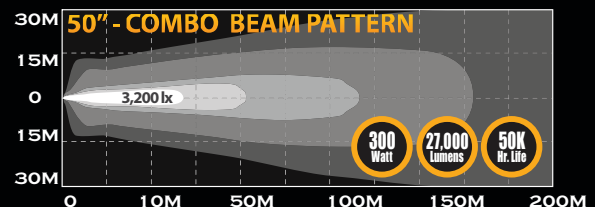

## C-SERIES LIGHT BARS

up to **300 Watt**

### FEATURES

- Available in 6, 10, 20, 30, 40 and 50-Inch Models
- CREE 3-Watt XBD LEDs
- Combo Beam: 12° Spot & 30° Spread
- 6000K Color Temperature
- 50,000 Hour LED Life
- IP67 Rated Extruded Aluminum Housings with Die-Cast Mounting Brackets
- End Caps with GORE® Vent Membranes for Extreme Resistance to Moisture and Dust
- On-Board Thermal Management
- Operates on 9 to 32 Volts
- Includes Wiring Harness with Waterproof Connectors