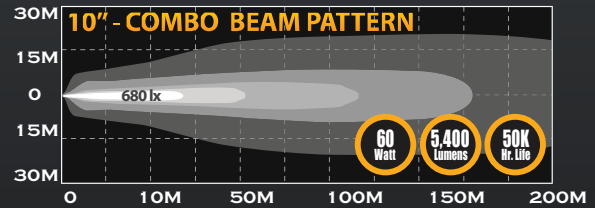

## C-SERIES LIGHT BARS

up to **300 Watt**

### FEATURES

- Available in 6, 10, 20, 30, 40 and 50-Inch Models
- CREE 3-Watt XBD LEDs
- Combo Beam: 12° Spot & 30° Spread
- 6000K Color Temperature
- 50,000 Hour LED Life
- IP67 Rated Extruded Aluminum Housings with Die-Cast Mounting Brackets
- End Caps with GORE® Vent Membranes for Extreme Resistance to Moisture and Dust
- On-Board Thermal Management
- Operates on 9 to 32 Volts
- Includes Wiring Harness with Waterproof Connectors