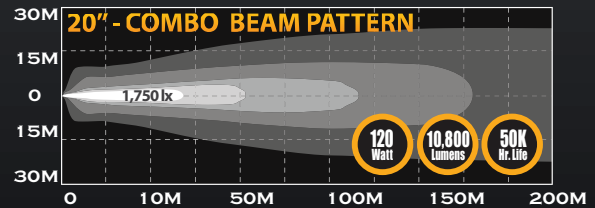

## C-SERIES LIGHT BARS

up to **300 Watt**

### FEATURES

- Available in 6, 10, 20, 30, 40 and 50-Inch Models
- CREE 3-Watt XBD LEDs
- Combo Beam: 12° Spot & 30° Spread
- 6000K Color Temperature
- 50,000 Hour LED Life
- IP67 Rated Extruded Aluminum Housings with Die-Cast Mounting Brackets
- End Caps with GORE® Vent Membranes for Extreme Resistance to Moisture and Dust
- On-Board Thermal Management
- Operates on 9 to 32 Volts
- Includes Wiring Harness with Waterproof Connectors