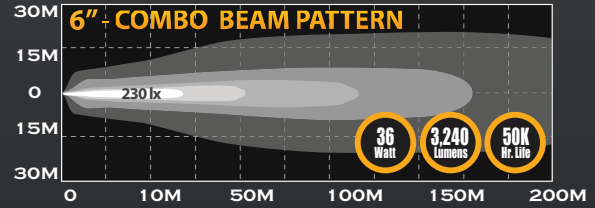

## C-SERIES LIGHT BARS

up to **300 Watt**

### FEATURES

- Available in 6, 10, 20, 30, 40 and 50-Inch Models
- CREE 3-Watt XBD LEDs
- Combo Beam: 12° Spot & 30° Spread
- 6000K Color Temperature
- 50,000 Hour LED Life
- IP67 Rated Extruded Aluminum Housings with Die-Cast Mounting Brackets
- End Caps with GORE® Vent Membranes for Extreme Resistance to Moisture and Dust
- On-Board Thermal Management
- Operates on 9 to 32 Volts
- Includes Wiring Harness with Waterproof Connectors