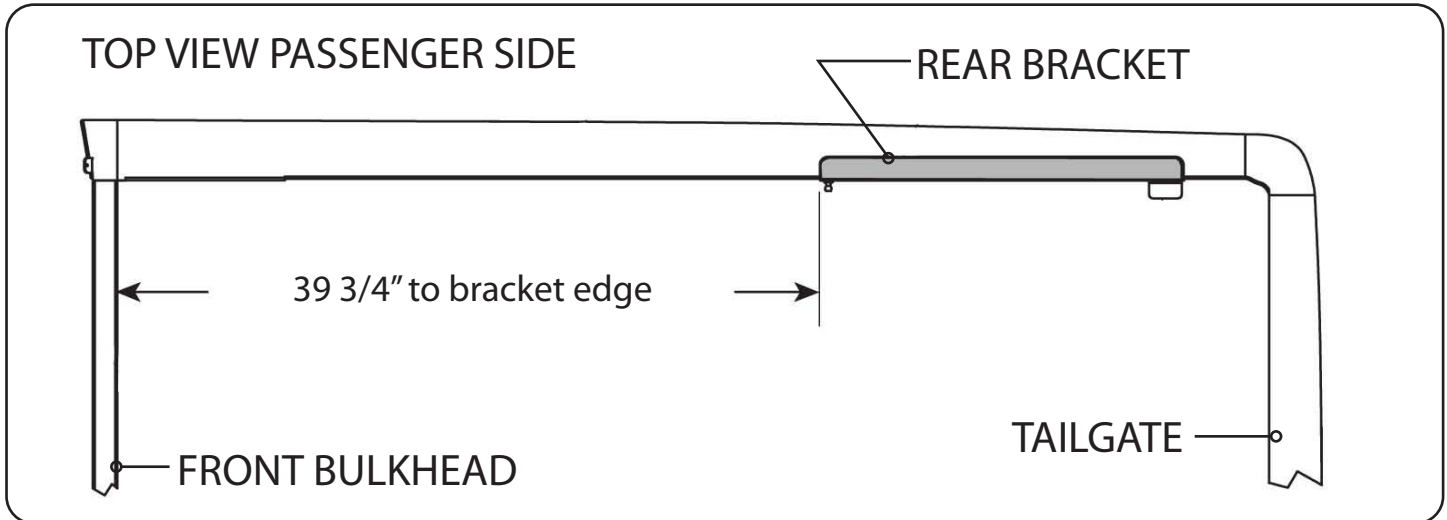

## Hidden Hinge Version

**Model 2086 Ford F150 Ext/Crew Cab  
5.5' Short Bed 2004-2008**

### RE: Step 2 on the Quick Start Guide

Measurement for the rear mounting bracket is  $39\frac{3}{4}$ " from the back side of the bulkhead to the front edge of the bracket.

### RE: Step 3 on the Quick Start Guide

Measurement for the front mounting bracket is  $17\frac{1}{8}$ " from the back side of the bulkhead to the end of the bracket.

The fit of the cover to the truck bed is determined by the front mounting brackets. This measurement is a good starting point. Unfortunately not all truck beds are assembled 100% square, so some adjustments may be necessary after the cover is set on the truck.