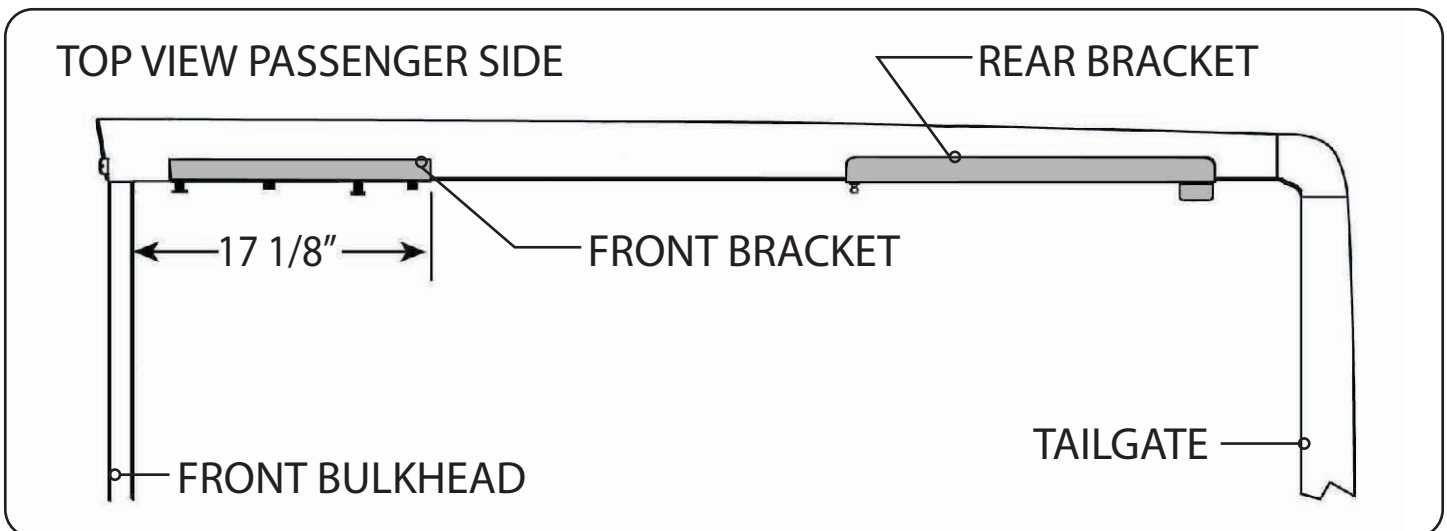

### RE: Step 2 on the Quick Start Guide

Measurement for the rear mounting bracket is  $39\frac{3}{4}$ " from the back side of the bulkhead to the front edge of the bracket.

### RE: Step 3 on the Quick Start Guide

Measurement for the front mounting bracket is  $17\frac{1}{8}$ " from the back side of the bulkhead to the end of the bracket.

The fit of the cover to the truck bed is determined by the front mounting brackets. This measurement is a good starting point. Unfortunately not all truck beds are assembled 100% square, so some adjustments may be necessary after the cover is set on the truck.