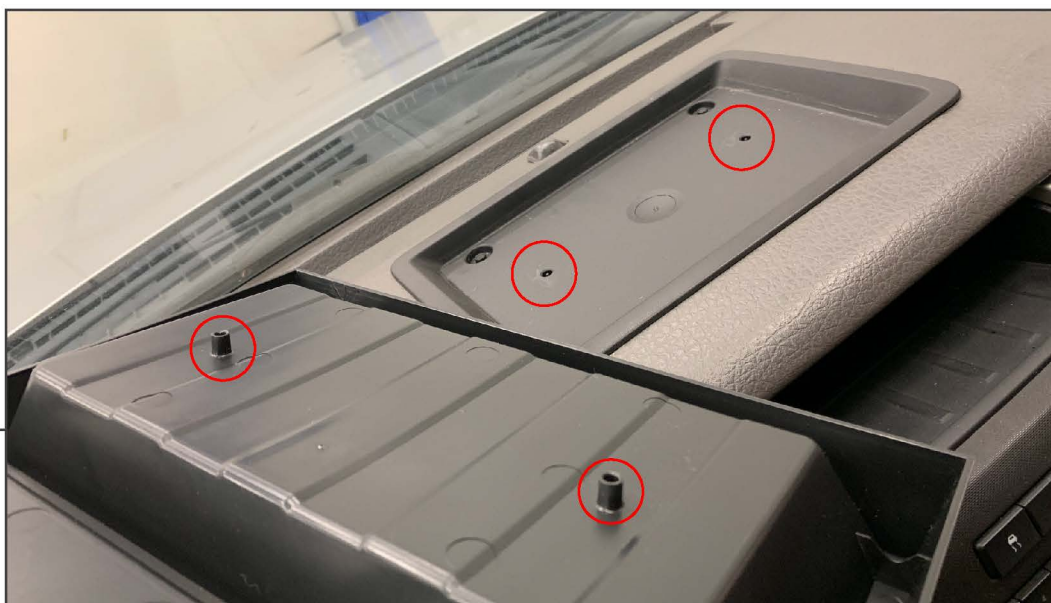

UPPER DASH STORAGE PANEL

(2009-2014 F150)

INSTALLATION INSTRUCTIONS

CONTENTS

(1) Dash Storage Tray

TOOLS REQUIRED

Plastic Pry Tool

SKU # T543364

STEP 1

Using a plastic pry tool, remove the factory rubber mat from the upper dash tray.

STEP 2

Using the locating pins, install the tray onto the factory tray. The pins will locate and prevent the storage bin from moving.