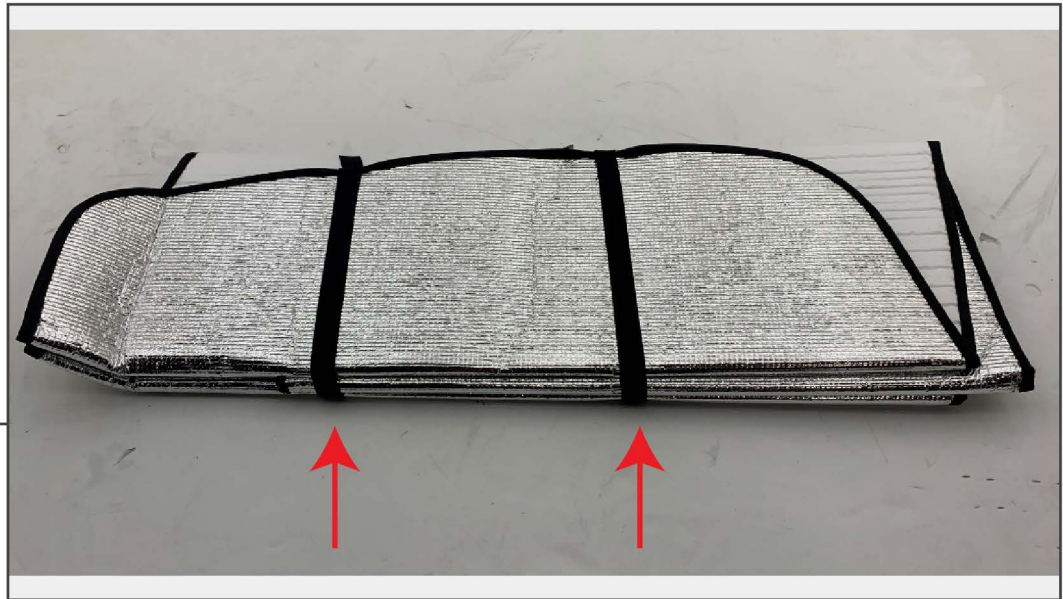

WINDSHIELD SUN SHADE

(2015-2020 F-150, 2017-2020 F-250)

INSTALLATION INSTRUCTIONS

CONTENTS

(1) Sun Shade

TOOLS REQUIRED

Window Cleaner (Optional)

SKU # T547984

STEP 1

Undo the (2) bands to unfold the sun shade. Lay along the top of the dashboard.

STEP 2

Begin to align the reflective side of the sun screen towards the top of the windshield. Be sure the mirror cutout is at the top.