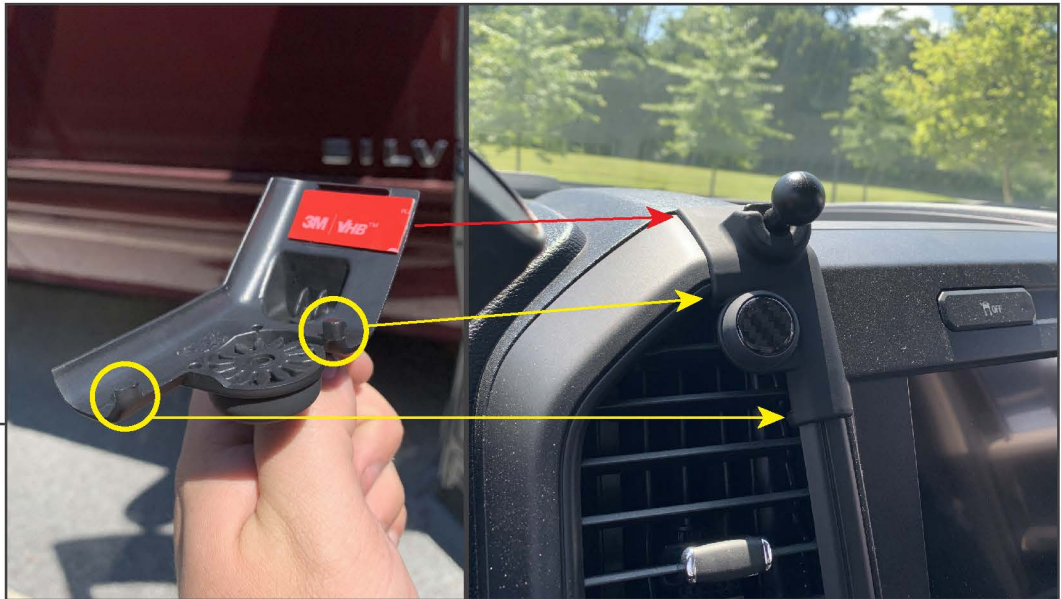

### TOOLS REQUIRED

---

N/A

SKU # T573602

**STEP 1**

Align the ball style mount onto the dash mount. The mount will audibly click into place when fully seated.

**STEP 2**

Clean the designated area of the vehicle dashboard using the provided (1) adhesion promoter pad. Ensure the dashboard is fully dry after cleaning.

**STEP 3**

Peel the red tape backing from the double sided tape. Locate the (2) plastic mounting tabs.

Clip the (2) plastic mounting tabs around the air vent on the vehicle. Firmly press the tape portion of the dash mount to the vehicle dashboard.