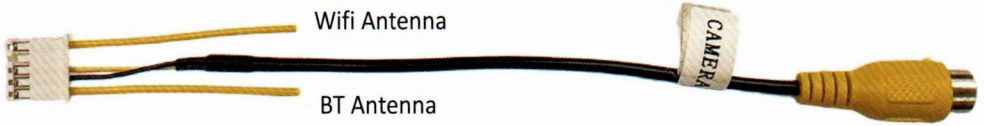

For Ford F150 2009-2014

Important

- This is the reverse camera signal wire. It have the bluetooth and Wifi antenna on it.
So MUST CONNECT IT TO RADIO, to have better performance for BT and Carplay/AA.

■ Wire Diagram

The RCA Red and white jack are for the amplifier, please connect them. The wire diagram for the RAC jack on next page.

If you need Tech Support or have any question with the Device, please connect us

Email: ustopdisplay@gmail.com Tel : 5857107939