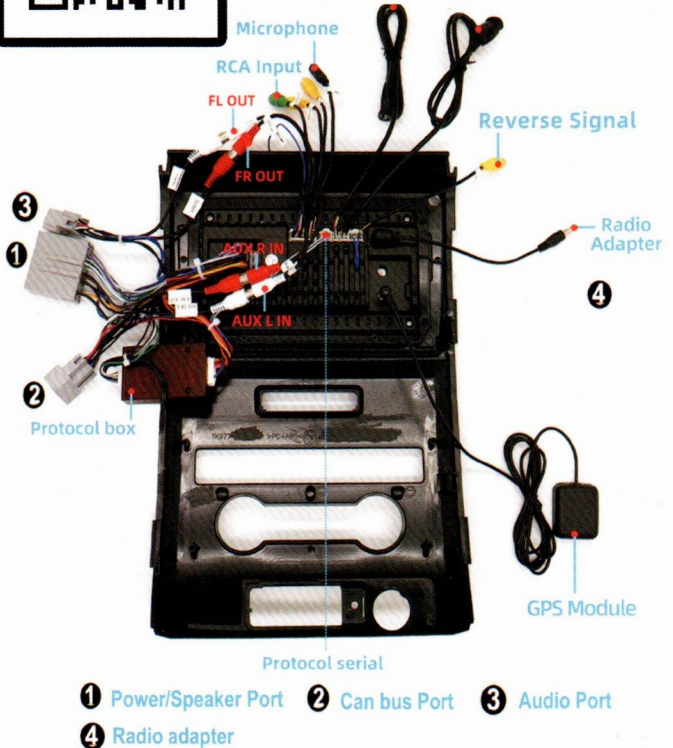

For Ford F150 2009-2014

Important

- This is the reverse camera signal wire. It have the bluetooth and Wifi antenna on it.
So MUST CONNECT IT TO RADIO, to have better performance for BT and Carplay/AA.

■ Wire Diagram

The RCA Red and white jack are for the amplifier, please connect them. The wire diagram for the RAC jack on next page.

If you need Tech Support or have any question with the Device, please connect us

Email: ustopdisplay@gmail.com Tel : 5857107939