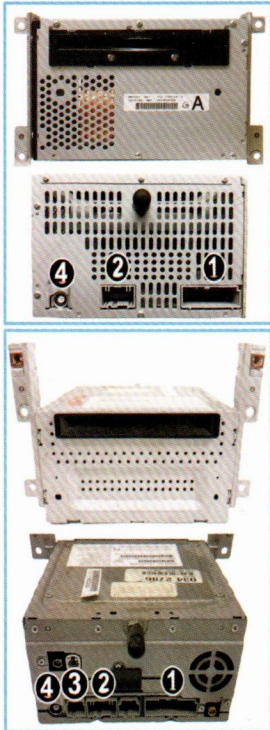

For Ford F150 2009-2014

Important

- This is the reverse camera signal wire. It have the bluetooth and Wifi antenna on it.
So MUST CONNECT IT TO RADIO, to have better performance for BT and Carplay/AA.

■ Wire Diagram

The RCA Red and white jack are for the amplifier, please connect them. The wire diagram for the RAC jack on next page.

If you need Tech Support or have any question with the Device, please connect us

Email: ustopdisplay@gmail.com Tel : 5857107939